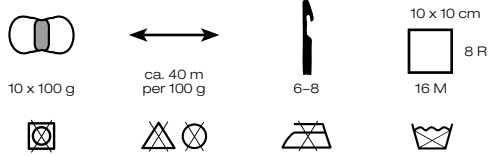

LANA GROSSA

THE LOOP Art. 1570

100 % Polyester, Polyester

1

2

3

4

5